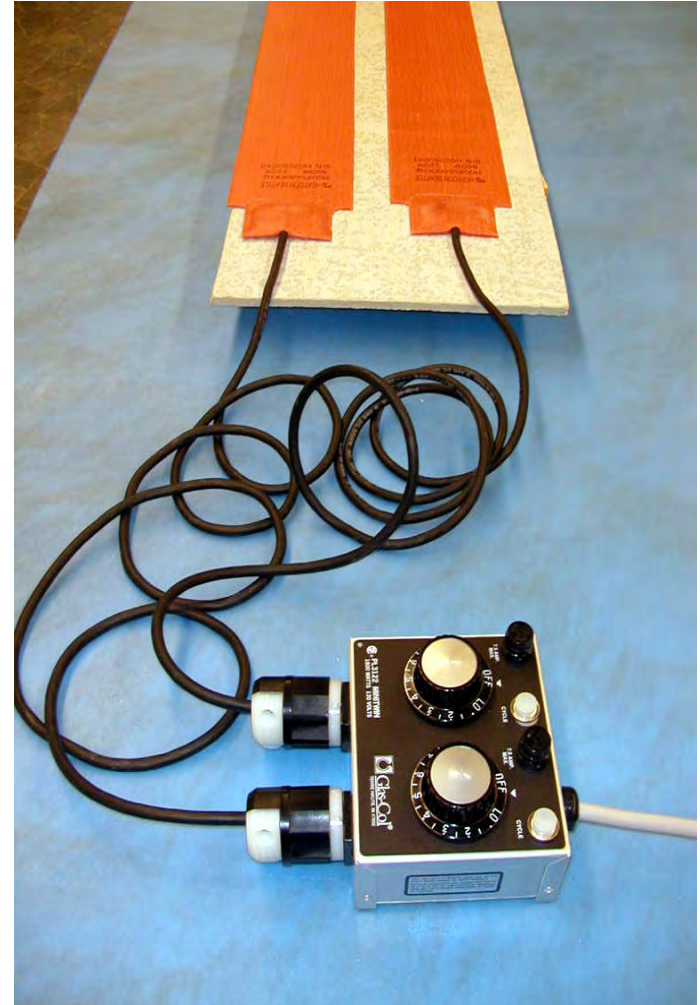

Preparing to Heat Form

- Layout wooden blocks to support cement board (8" x 65") and to protect work surface from heat

Heat Blanket

- Place heat blankets on Cement board

Preparing to Heat Form

- Begin preheating
 - Place 5" x 65" cement board between blankets
 - Set Controller to High
 - Preheat for 15-20 Min.