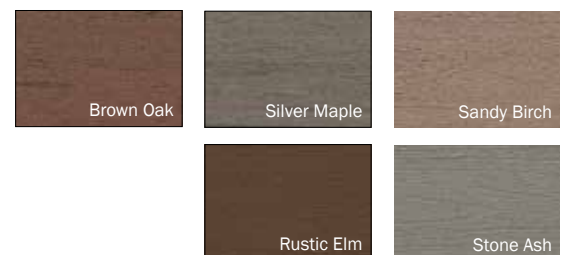

Terrain

The timeless appeal of the earthy tones in the Terrain Collection make for captivating choices. The scalloped bottom edge offers an affordable alternative with the same superior quality and low-maintenance that homeowners have come to expect from TimberTech capped composites.