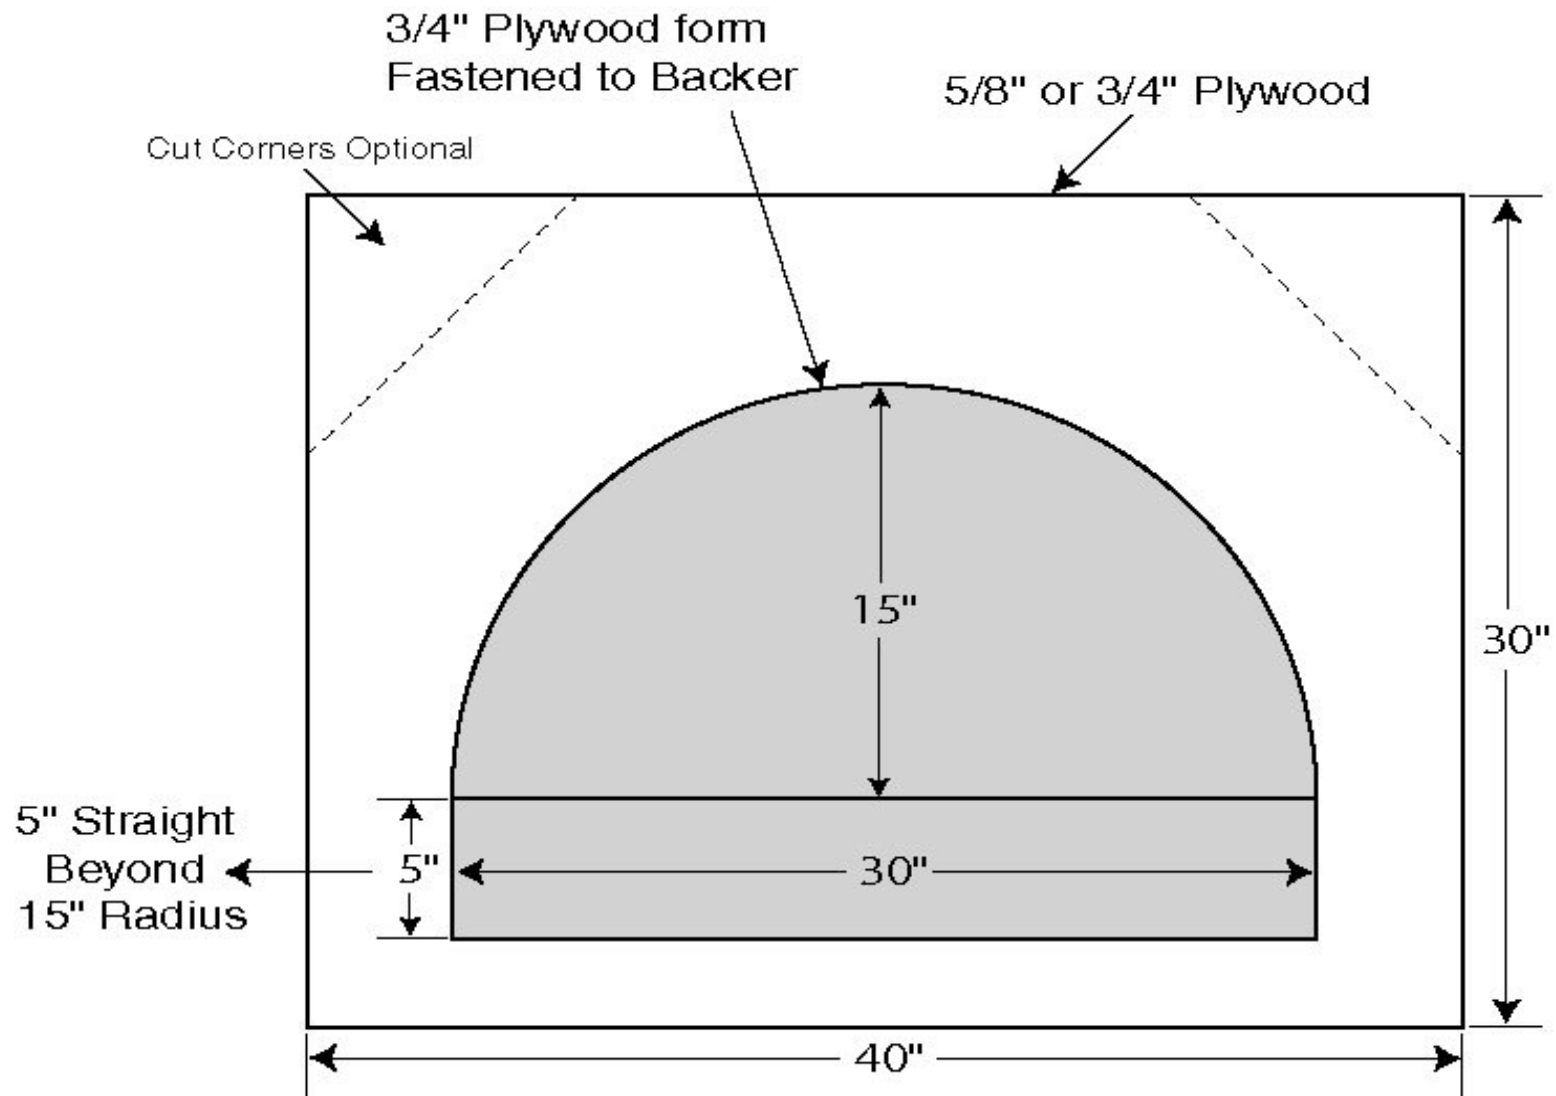

Heat Blanket

2 x 6 Boards

- 2 x 6 Boards 8" Long

Cement Boards

- Cement Boards
 - One at 10" x 65"
 - One at 5" x 65"

Form & Clamps

Template

- Form dimensions