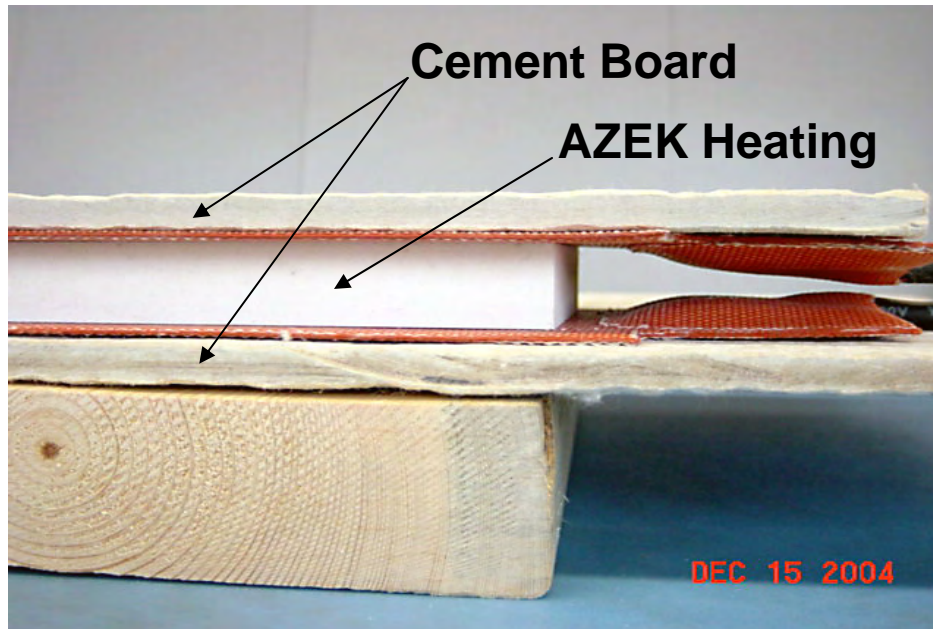

Heat Forming

- Place AZEK material (3/4"x 3.5"x 64") between blankets with preheated cement board on top and bottom as shown

Heat Forming

- Continue heating for 7 – 10 minutes temperature should reach about 300 F
- Periodically check temperature