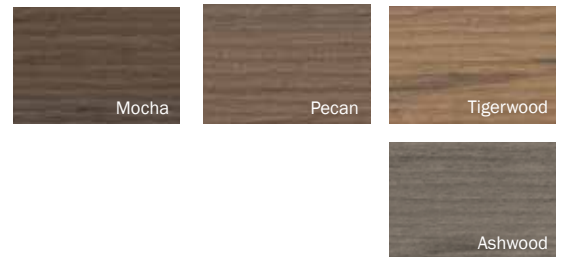

DECKING

EARTHWOOD EVOLUTIONS®

Now available in twelve heavenly hues. Earthwood Evolutions elevates your outdoor lifestyle – and scratch, stain and fade resistance – to a whole new level. Capped with a protective polymer shell, TimberTech's Earthwood Evolutions is resistant to the elements and accidents that every deck endures. Surround yourself in warm hardwood style and authentic variegated graining in four exclusive collections. Inspired by nature – improved by science – and backed with an additional 25-Year Fade and Stain Warranty for total peace of mind.

Legacy

Extend your indoor style and personality to your outdoor living experience. TimberTech's Legacy Collection has the appearance of beautiful hand-scraped hardwood that is unique to any other decking. This timeless style will adapt to any décor from rustic and traditional to eclectic and contemporary.

Tropical

A sun-soaked spectrum of tropical tones evokes the atmosphere of a beach-side, ocean-view retreat. The multi-color streaking in each board creates an authentic grain pattern, inviting you to relax and enjoy your personal tropical paradise.

Terrain

The timeless appeal of the earthy tones in the Terrain Collection make for captivating choices. The scalloped bottom edge offers an affordable alternative with the same superior quality and low-maintenance that homeowners have come to expect from TimberTech capped composites.