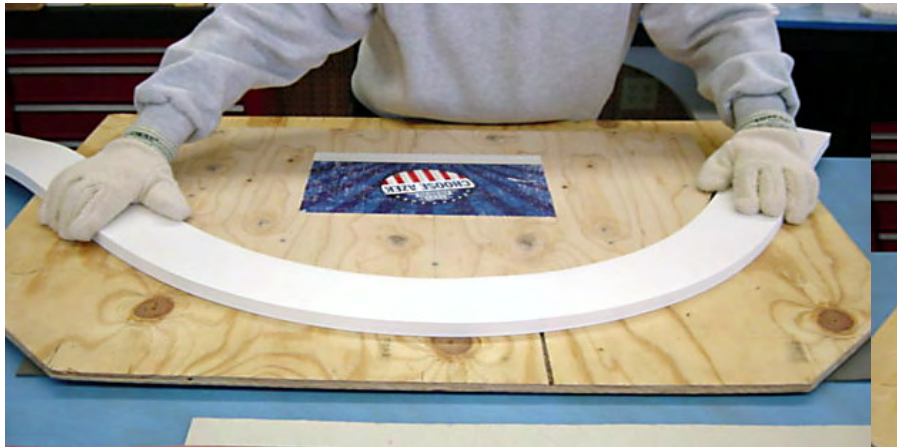

Heat Forming

- When product is approaching final temperature check for consistency
- Consistency should be like cooked spaghetti

Heat Forming

- When proper temperature is reached place material over center of form
- Gently form material around radius
- If product wrinkles or feels too rigid to form straighten piece out before it cools too much and place back in heat blankets.
- If top edge wants to roll away or curl from form; a block of wood can be used to gently hold material flat while it cools. Too much pressure will mark the AZEK surface.