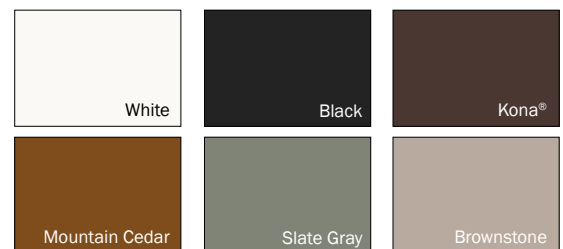

RadianceRail®

Smooth lines. Classic colors. Visible elegance. Invisible hardware. Our most popular railing adds a distinctive profile and sturdy, high-end presence to any deck. RadianceRail is offered in six colors with five infill options; composite balusters, square aluminum balusters, round aluminum balusters, cable, and our new glass kit. Mix and match in a myriad of combinations to suit your personal style. Add our seamlessly integrated lighting system or create custom curves to match virtually any deck shape. RadianceRail is also available in 10' sections in white and black.