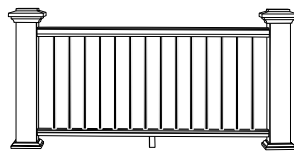

Aluminum Balusters
(round & square)