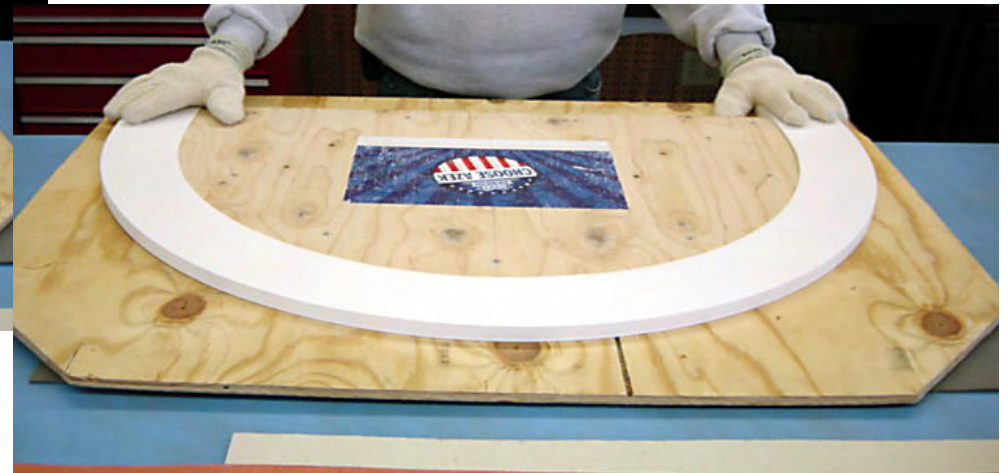

Heat Forming

- When product is approaching final temperature check for consistency
- Consistency should be like cooked spaghetti

Heat Forming

- When proper temperature is reached place material over center of form
- Gently form material around radius
- If product wrinkles or feels too rigid to form straighten piece out before it cools too much and place back in heat blankets.
- If top edge wants to roll away or curl from form; a block of wood can be used to gently hold material flat while it cools. Too much pressure will mark the AZEK surface.